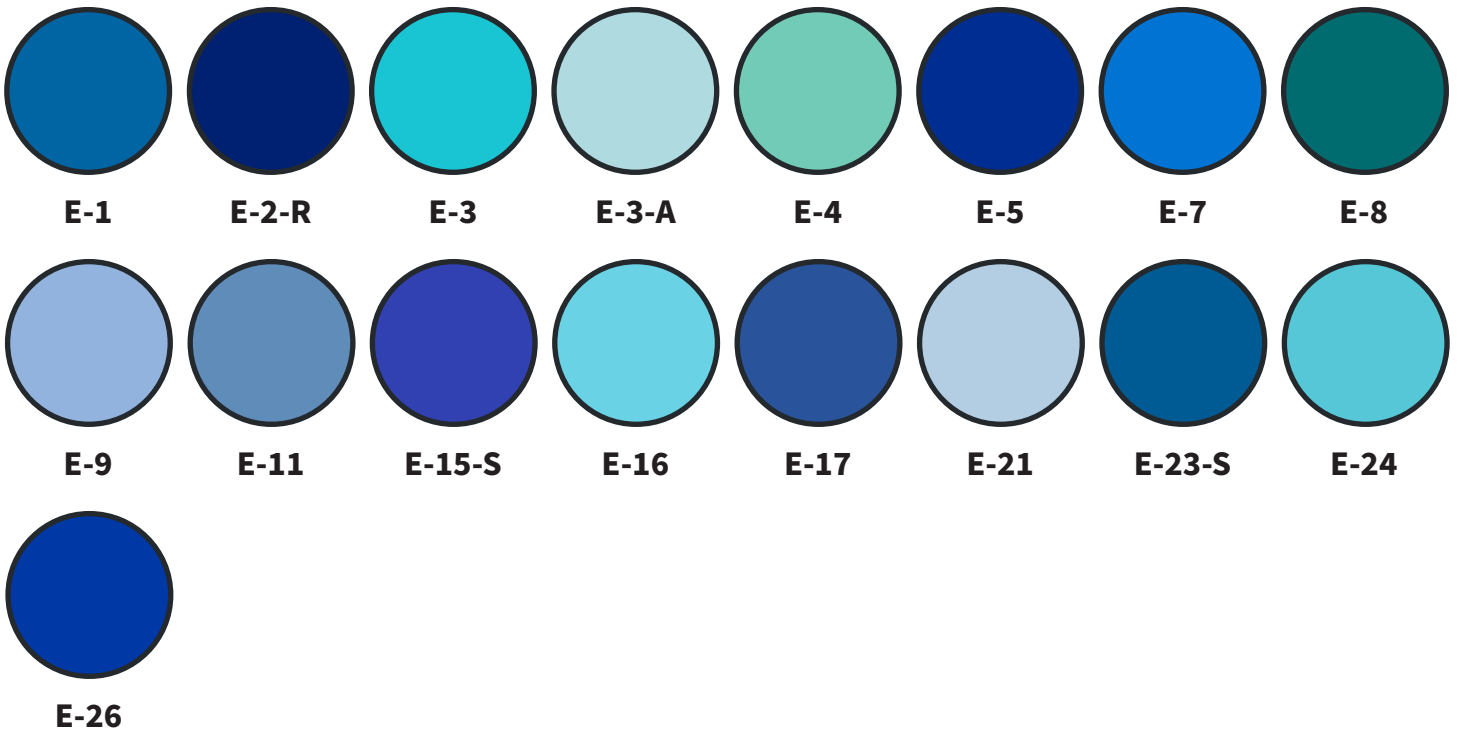

Black & White Hues

A-1-S

A-2

A-3-S

A-5-S

A-11

I-1

Brown & Beige Hues

Pink & Purple Hues

Red Hues

Orange Hues

Yellow & Gold Hues

Green Hues

Blue Hues

For more information about the colors featured in this brochure or to learn about our color matching process, contact a foil color and print specialist today!