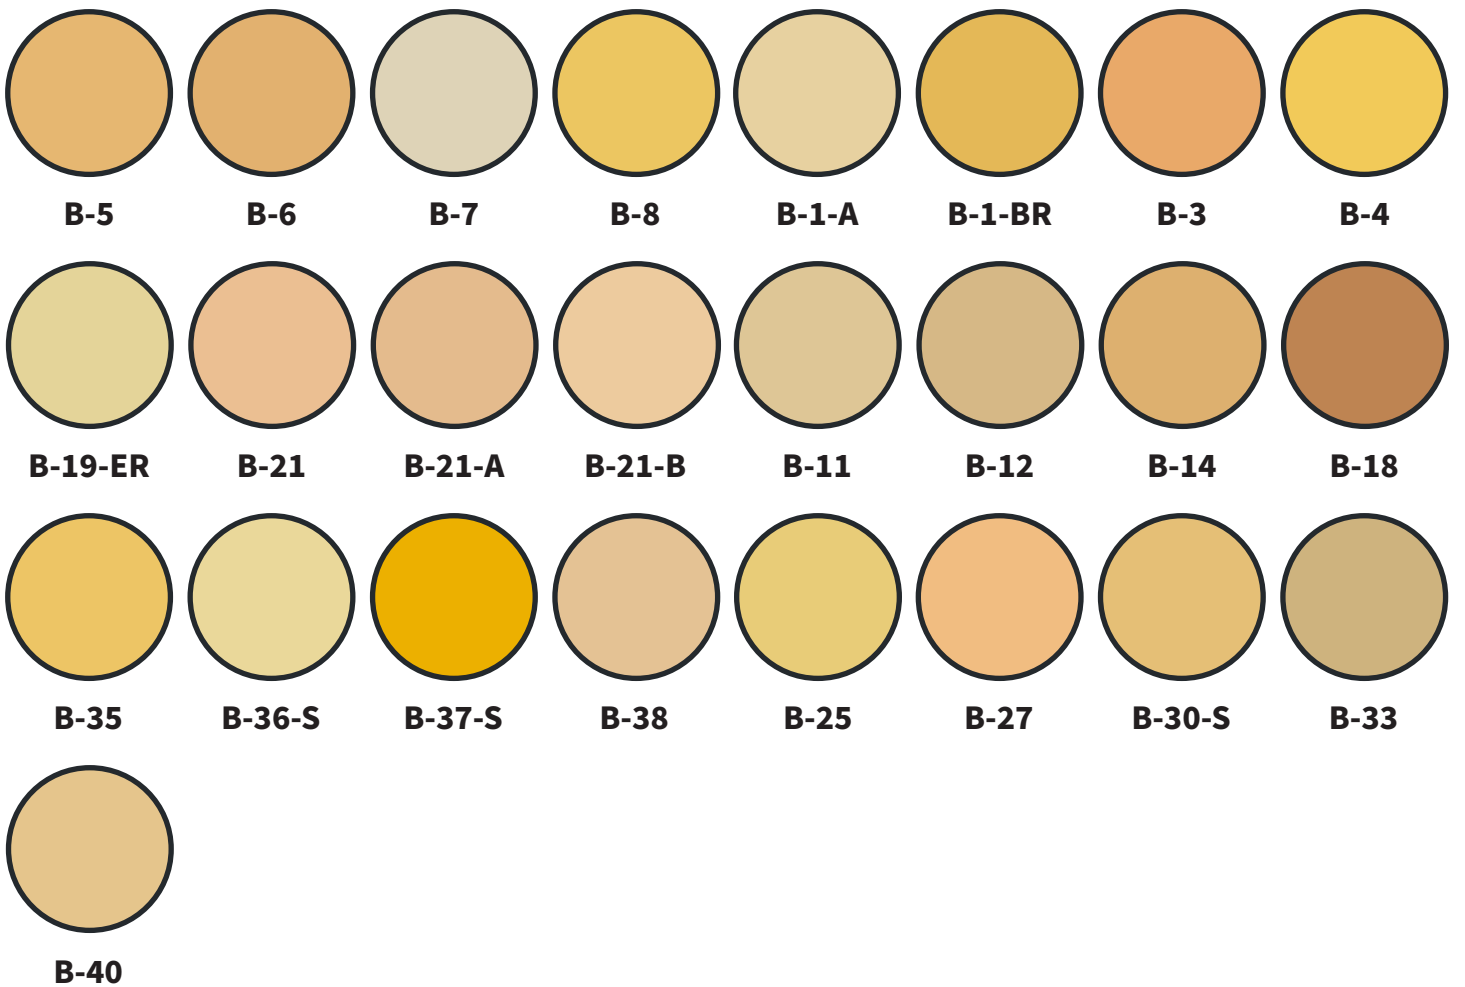

Color Brochure

Formulated Colors

With more than 100 formulated colors, All Foils' custom foil printing, coloring and tinting services are a few of the many popular processing and toll processing applications we deliver. We've included examples of the formulated colors we offer in this brochure for your reference. When selecting a color, our in-house team of lab technicians will work with you to create color matching hues and logo prints to meet your needs.

Please Note: The ability of your monitor and printer to accurately reproduce the colors in this brochure can be influenced by gamma, brightness and contrast settings, your video display card and many other factors beyond our control. The colors in this document can appear differently when printed on foil. Therefore, we cannot guarantee that the colors you see displayed in this brochure are perfectly accurate. Please contact our color and print specialists to have samples sent directly to you.

Black & White Hues

A-1-S

A-2

A-3-S

A-5-S

A-11

I-1

Brown & Beige Hues

Pink & Purple Hues

Red Hues

Orange Hues

Yellow & Gold Hues

Green Hues

Blue Hues

For more information about the colors featured in this brochure or to learn about our color matching process, contact a foil color and print specialist today!