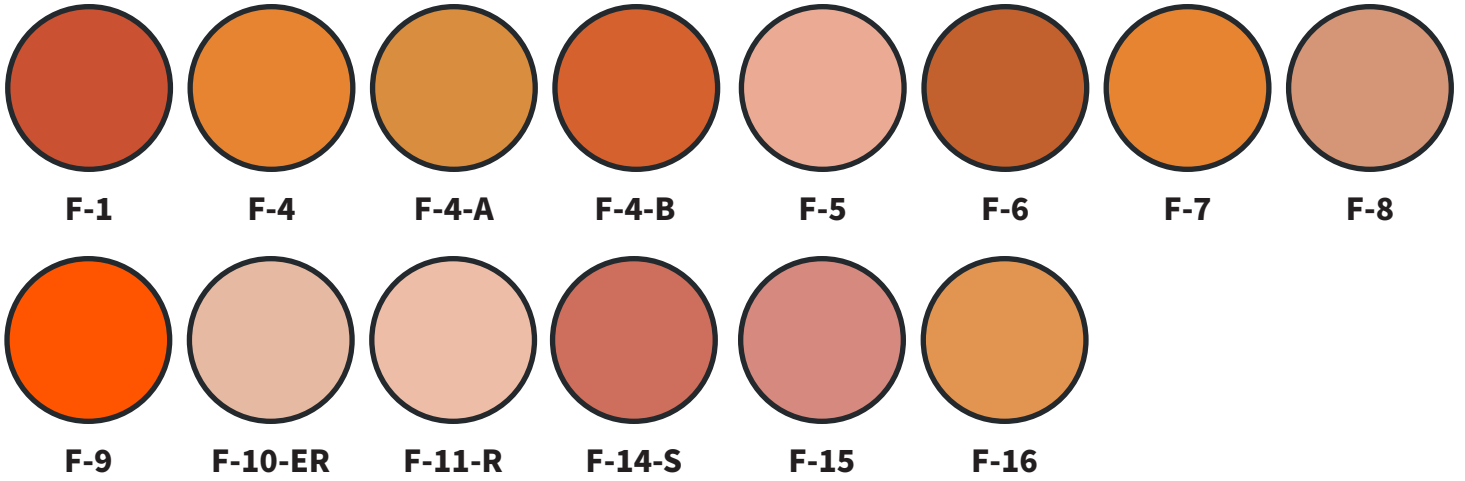

Color Brochure

Formulated Colors

With more than 100 formulated colors, All Foils' custom foil printing, coloring and tinting services are a few of the many popular processing and toll processing applications we deliver. We've included examples of the formulated colors we offer in this brochure for your reference. When selecting a color, our in-house team of lab technicians will work with you to create color matching hues and logo prints to meet your needs.

Black & White Hues

A-1-S

A-2

A-3-S

A-5-S

A-11

I-1

Brown & Beige Hues

Pink & Purple Hues

Red Hues

Orange Hues

Yellow & Gold Hues

Green Hues

Blue Hues

For more information about the colors featured in this brochure or to learn about our color matching process, contact a foil color and print specialist today!