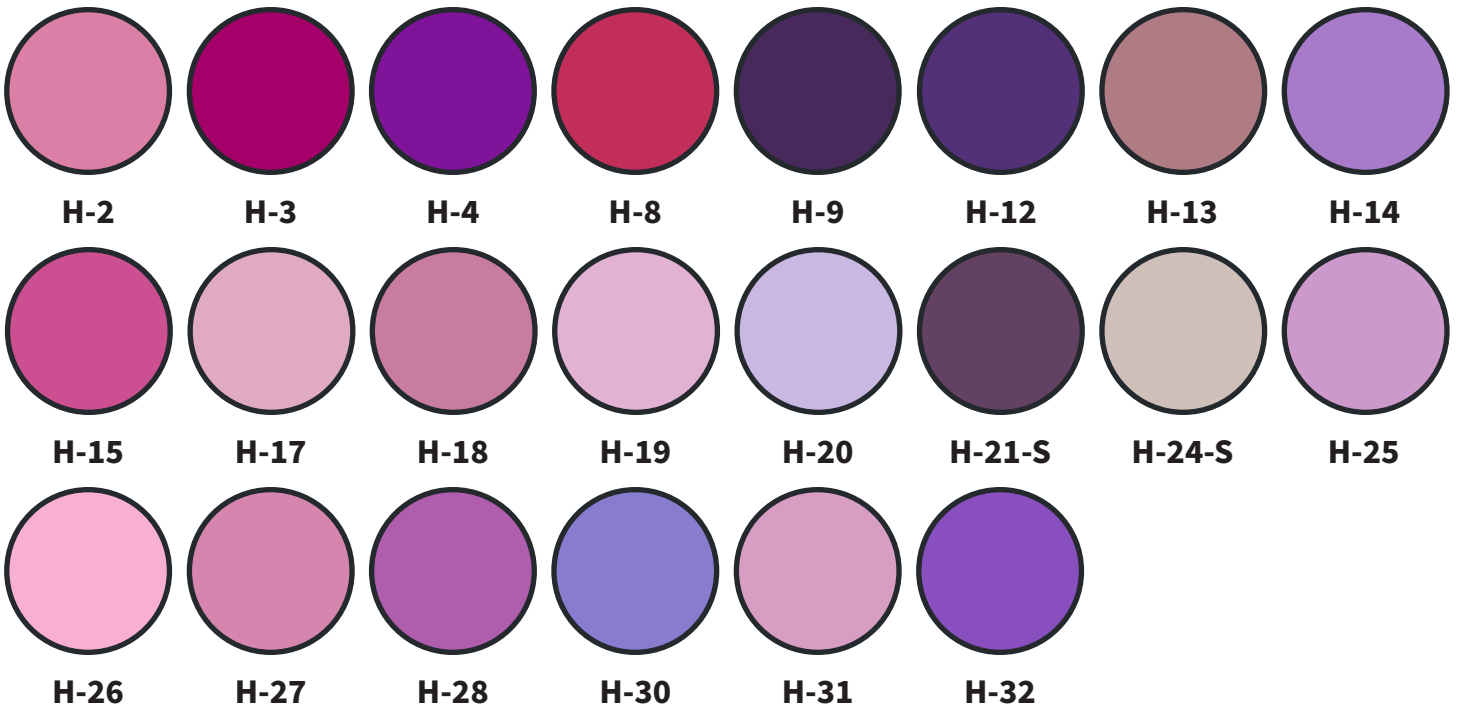

Black & White Hues

A-1-S

A-2

A-3-S

A-5-S

A-11

I-1

Brown & Beige Hues

Pink & Purple Hues

Red Hues

Orange Hues

Yellow & Gold Hues

Green Hues

Blue Hues

For more information about the colors featured in this brochure or to learn about our color matching process, contact a foil color and print specialist today!