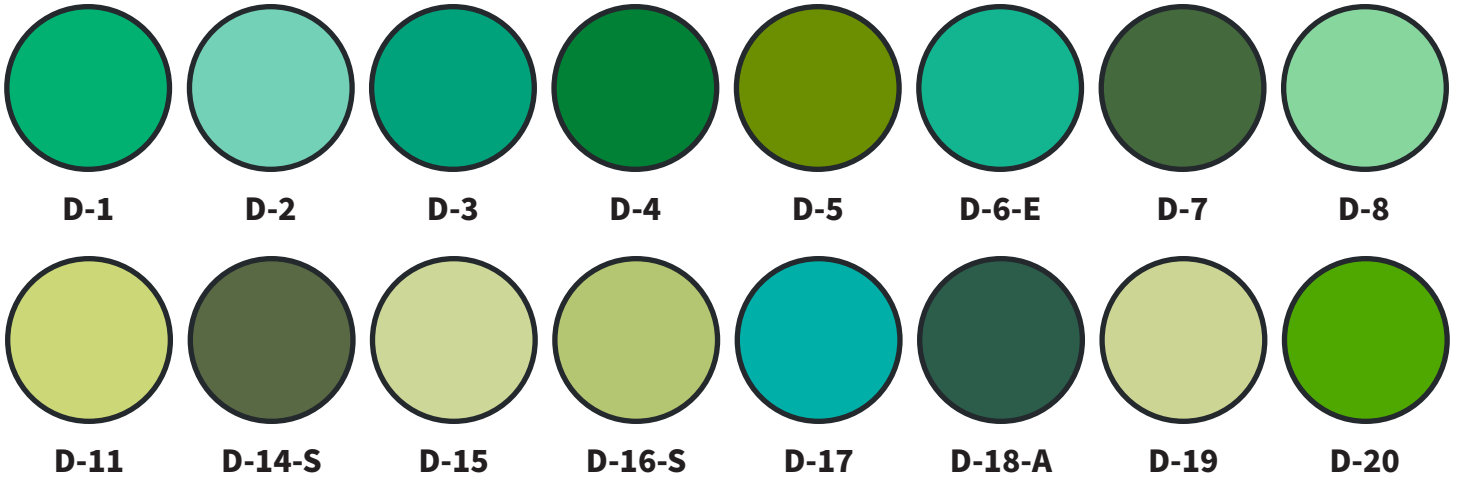

Color Brochure

Formulated Colors

With more than 100 formulated colors, All Foils' custom foil printing, coloring and tinting services are a few of the many popular processing and toll processing applications we deliver. We've included examples of the formulated colors we offer in this brochure for your reference. When selecting a color, our in-house team of lab technicians will work with you to create color matching hues and logo prints to meet your needs.

Black & White Hues

A-1-S

A-2

A-3-S

A-5-S

A-11

I-1

Brown & Beige Hues

Pink & Purple Hues

Red Hues

Orange Hues

Yellow & Gold Hues

Green Hues

Blue Hues

For more information about the colors featured in this brochure or to learn about our color matching process, contact a foil color and print specialist today!